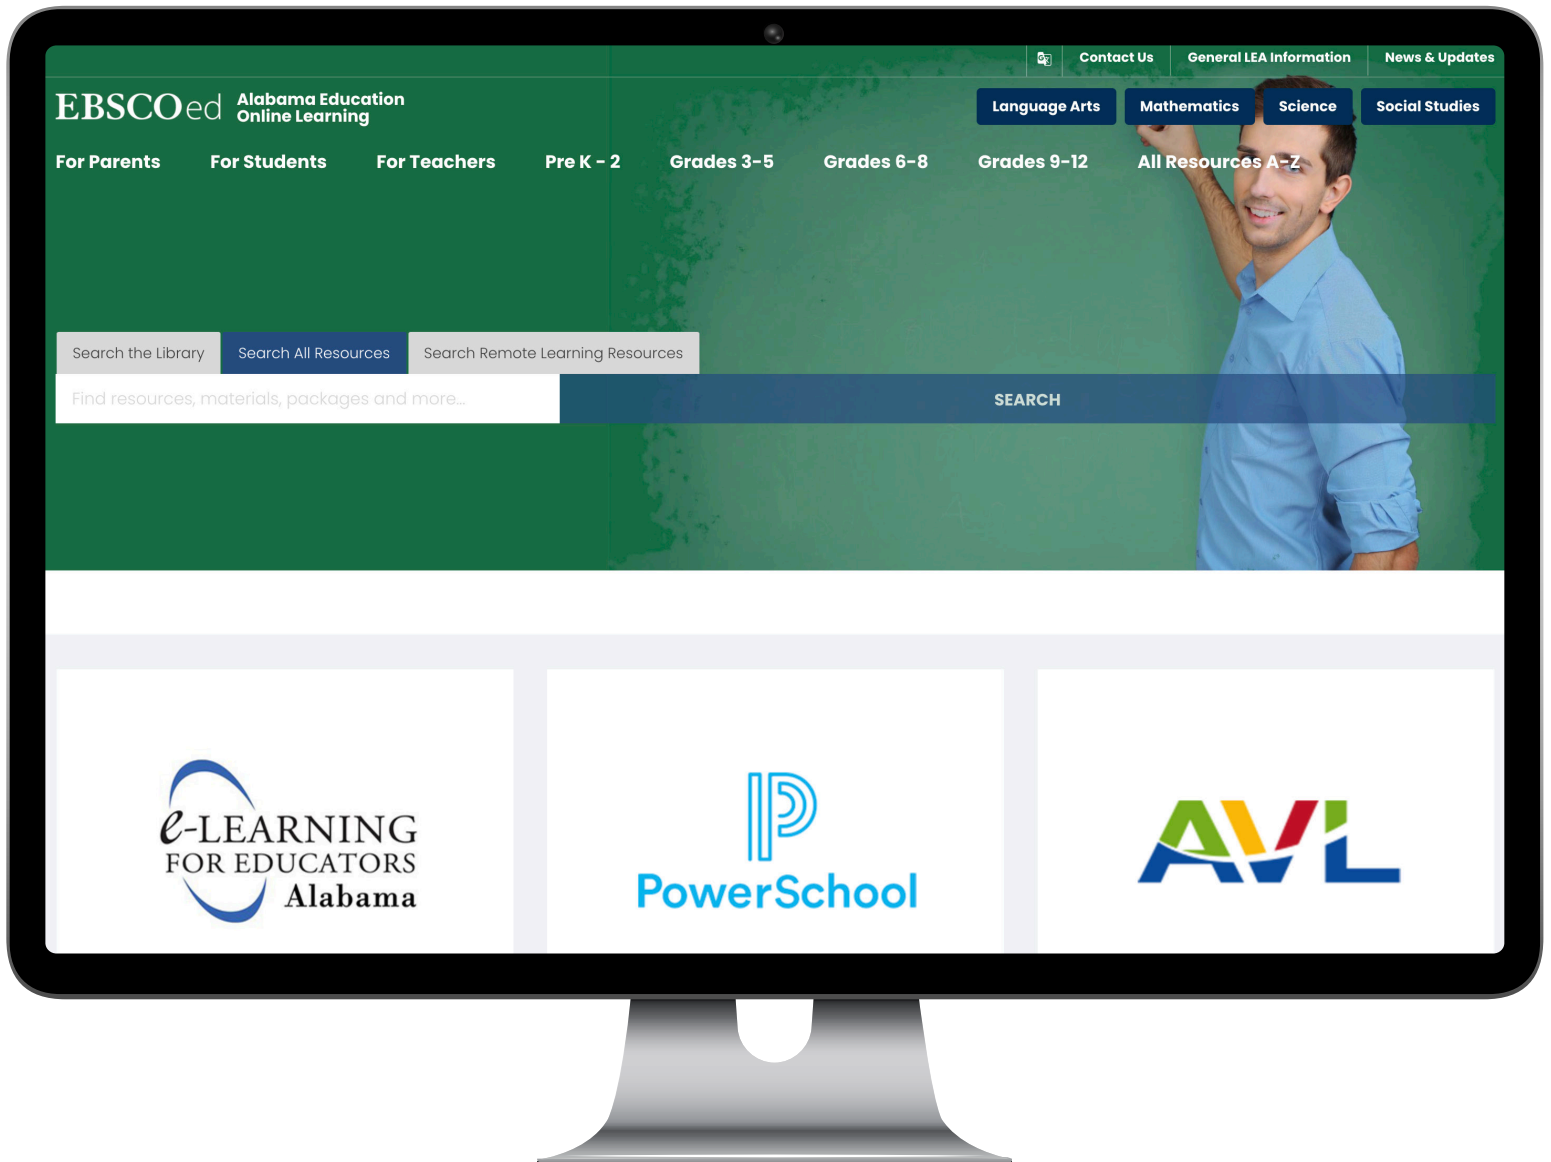

User-Friendly Interface

EBSCOed portal is a single access point to all approved educational resources within your school district's community. Users can be confident they are using only approved resources for course design, homework help and research. Easy search configuration, news feeds and filters connect users to information quickly.